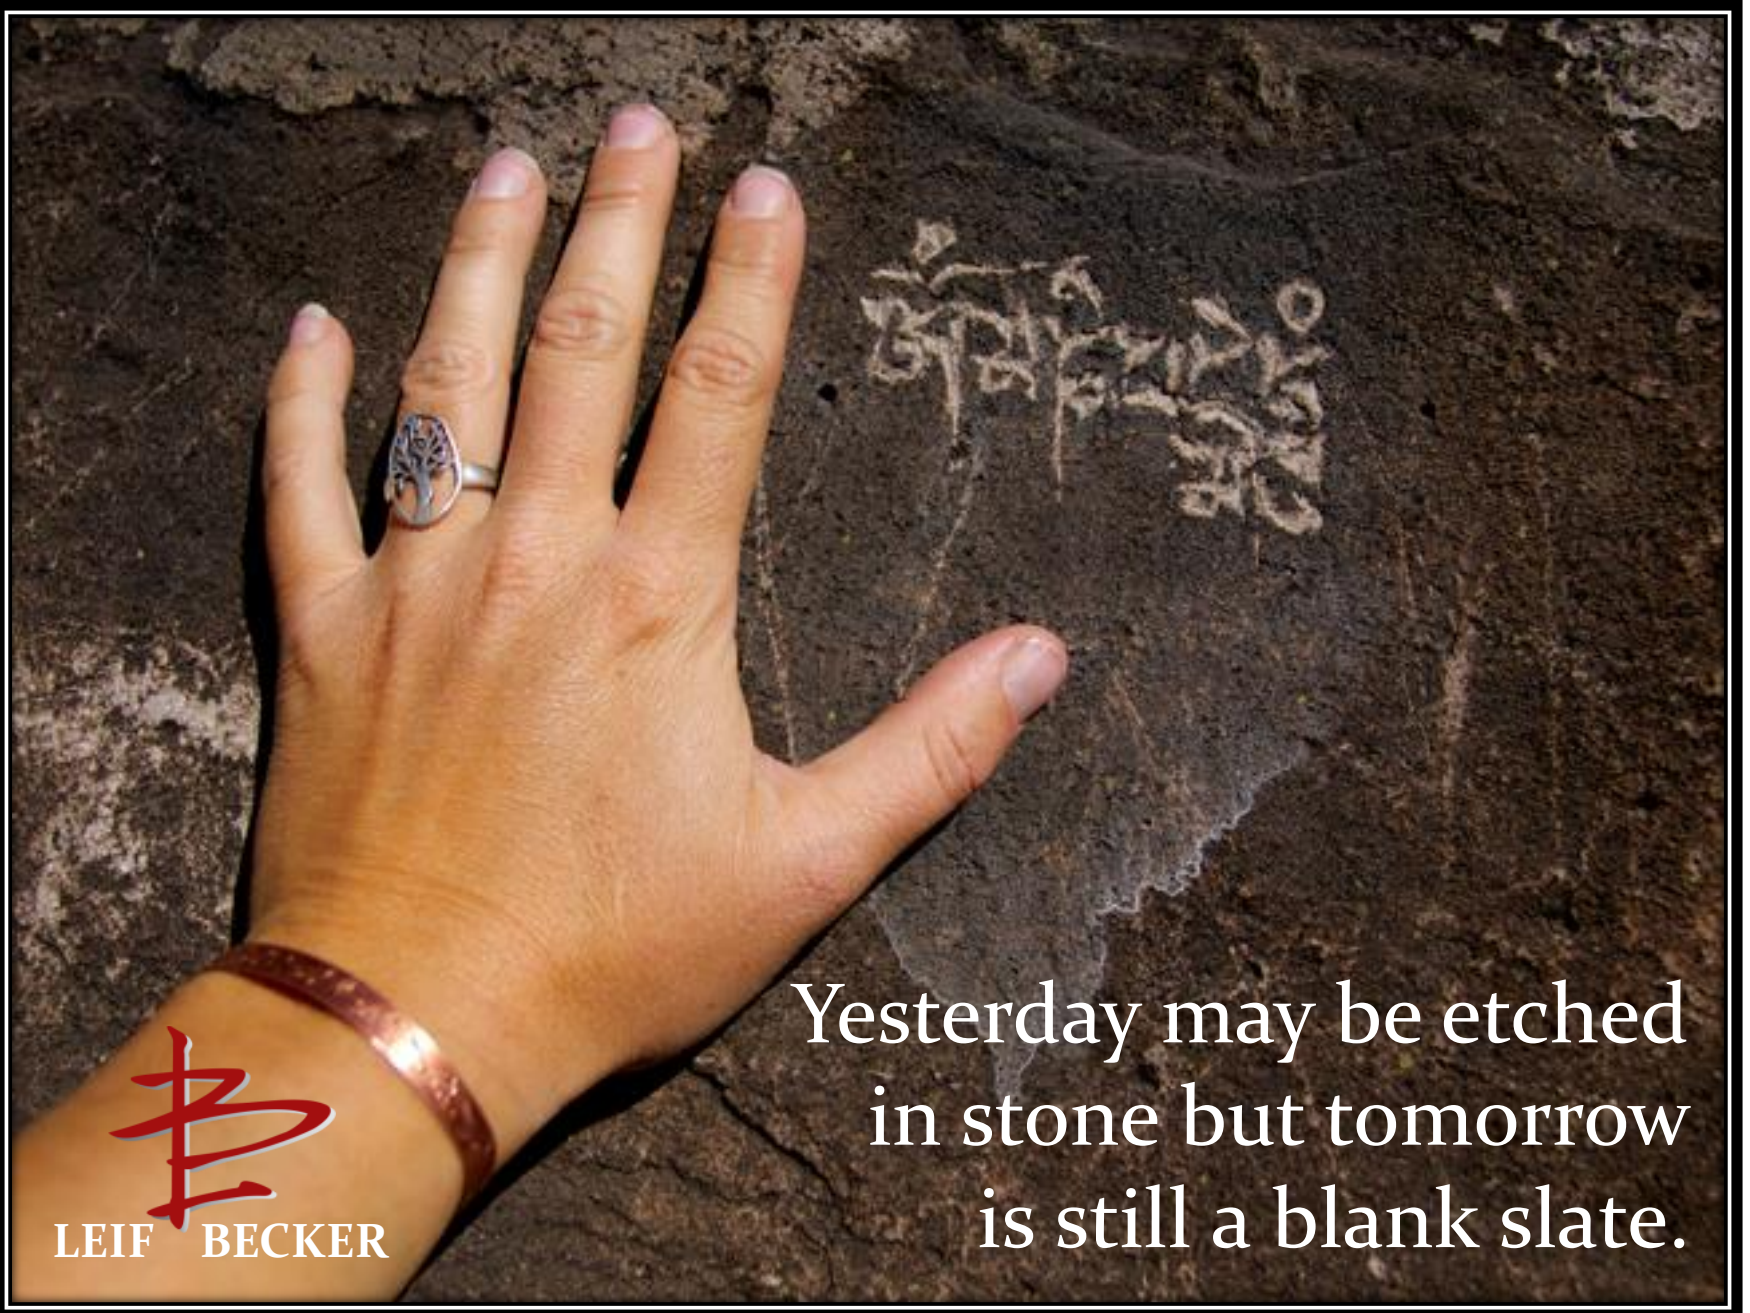

  
LEIF BECKER

Yesterday may be etched  
in stone but tomorrow  
is still a blank slate.

  
LEIF BECKER

We are most free when we are at a  
loss for the time and the day...

Yet it is those forces that direct the  
lives we ultimately lead.